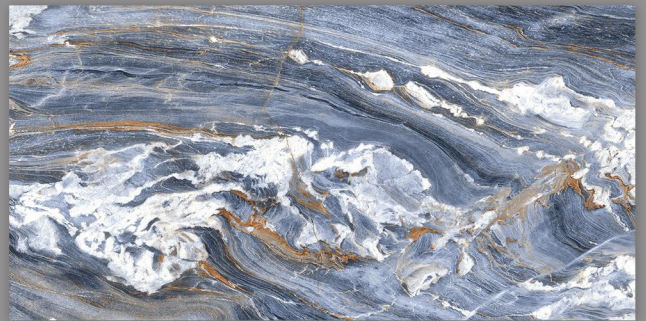

OCEAN BLUE

600x1200 MM

GLOSSY FINISH

ONYX GREY

600x1200 MM

GLOSSY FINISH

ONYX PEARL

600x1200 MM