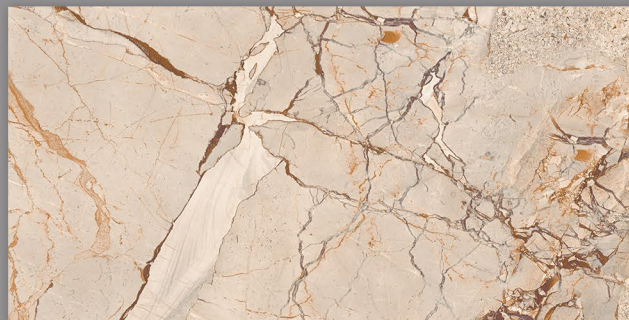

600x1200 MM

GLOSSY FINISH

BRECCIA NUVO