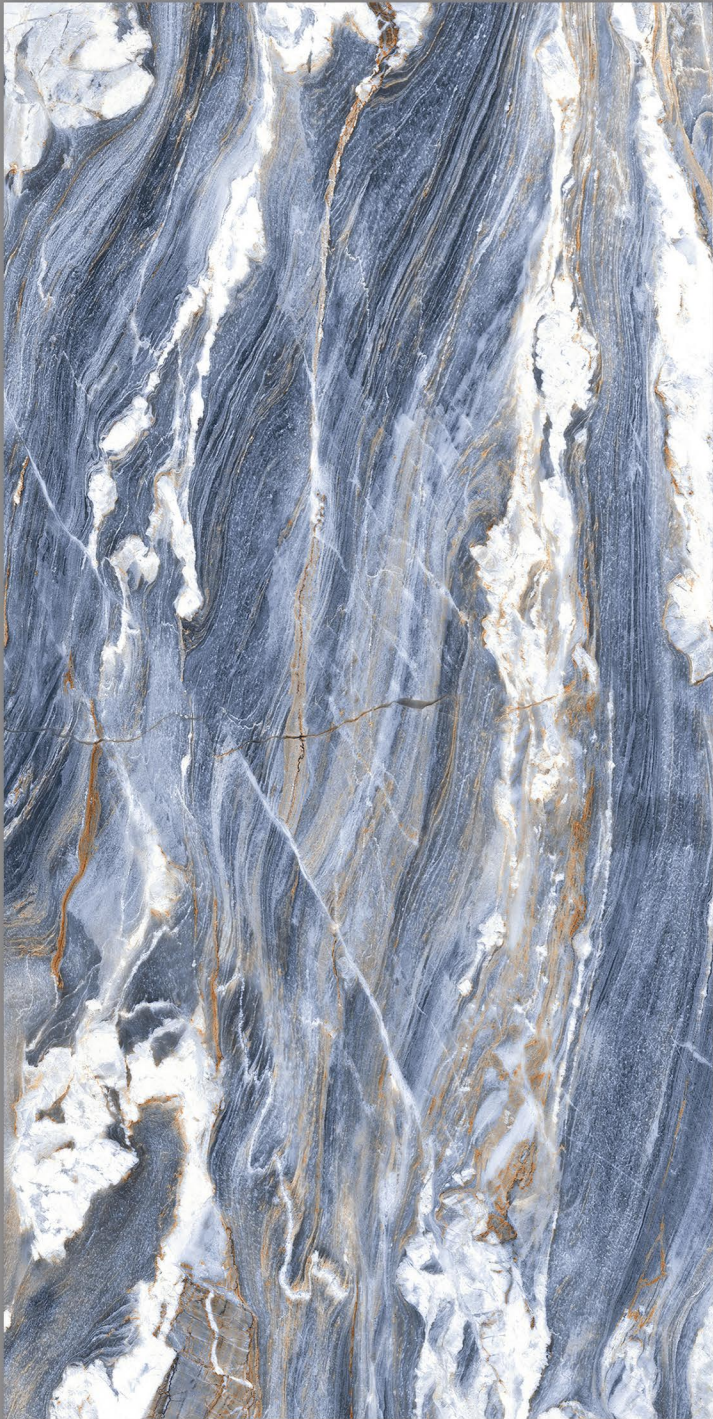

600x1200 MM

GLOSSY FINISH

LIVENA CREMA

600x1200 MM

GLOSSY FINISH

MARVEL BEIGE

600x1200 MM

GLOSSY FINISH