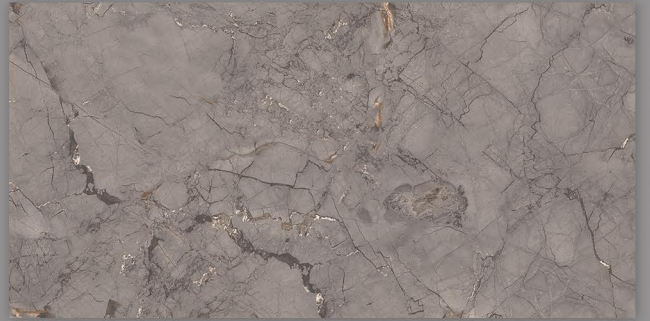

FANTASTICO GREY

600x1200 MM

GLOSSY FINISH

FOURTUNE GREY

600x1200 MM

GLOSSY FINISH

GOLD ONXY

600x1200 MM