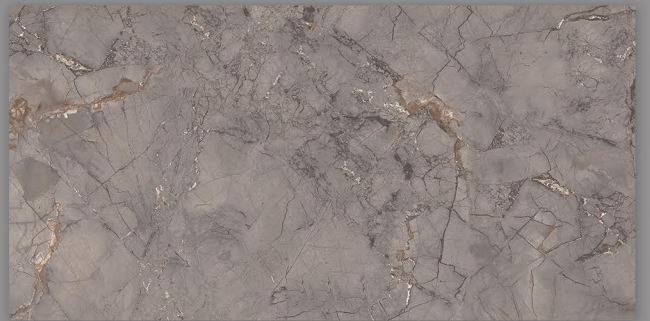

FANTASTICO GREY

600x1200 MM

GLOSSY FINISH

FOURTUNE GREY

600x1200 MM

GLOSSY FINISH

GOLD ONXY

600x1200 MM