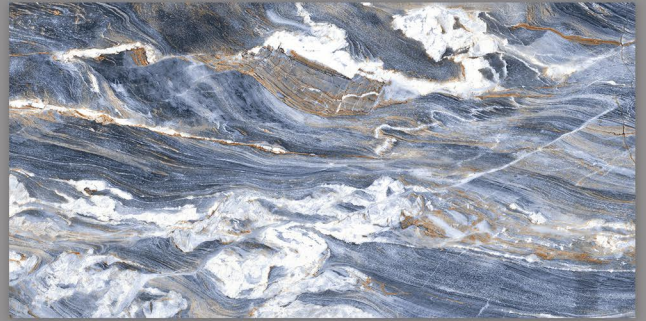

OCEAN BLUE

600x1200 MM

GLOSSY FINISH

ONYX GREY

600x1200 MM

GLOSSY FINISH

ONYX PEARL

600x1200 MM