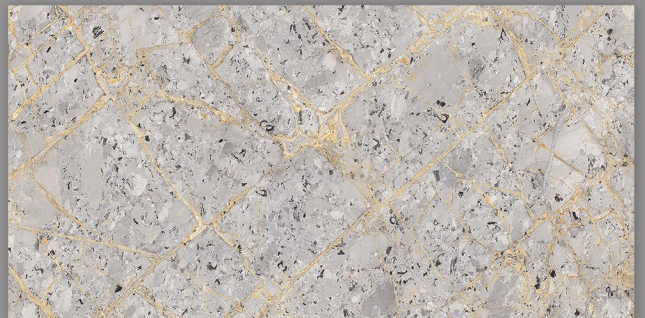

FANTASTICO GREY

600x1200 MM

GLOSSY FINISH

FOURTUNE GREY

600x1200 MM

GLOSSY FINISH

GOLD ONXY

600x1200 MM