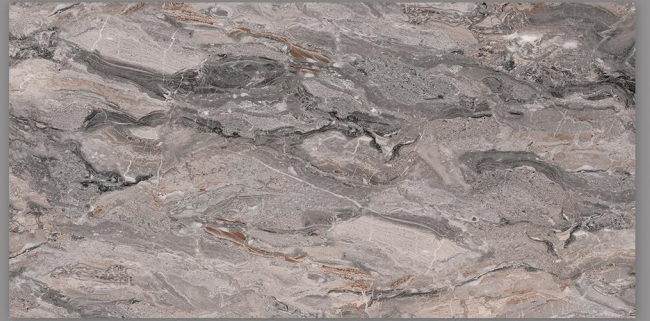

600x1200 MM

GLOSSY FINISH

ALASKA BEIGE

600x1200 MM

GLOSSY FINISH

AMPRO NERO

600x1200 MM

GLOSSY FINISH