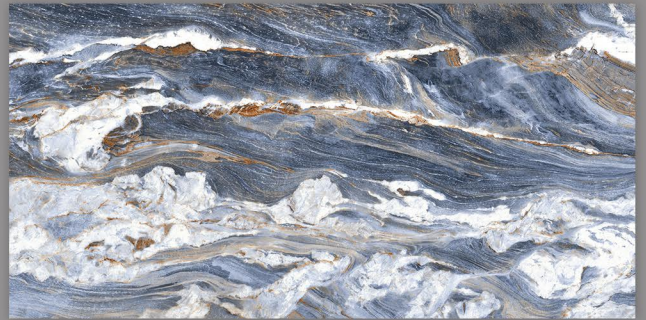

OCEAN BLUE

600x1200 MM

GLOSSY FINISH

ONYX GREY

600x1200 MM

GLOSSY FINISH

ONYX PEARL

600x1200 MM