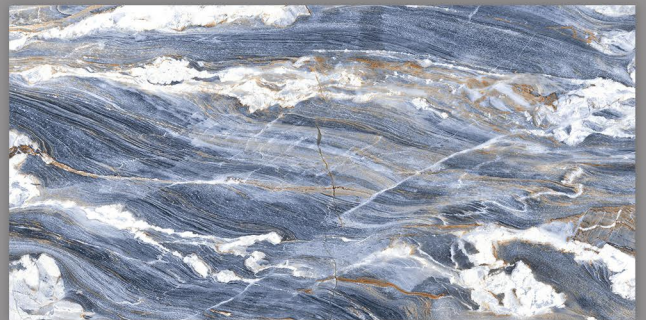

OCEAN BLUE

600x1200 MM

GLOSSY FINISH

ONYX GREY

600x1200 MM

GLOSSY FINISH

ONYX PEARL

600x1200 MM